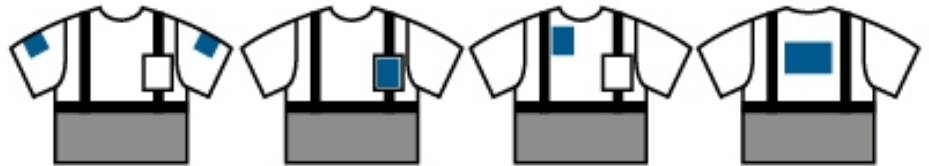

### CLASS 2 SAFETY T-SHIRT WITH BLACK BOTTOM

FRONT

FRONT

BACK

BACK

- Class 2 Short Sleeve T-Shirt W/ Black Bottom and Silver Tape
- Birdseye with Moisture Wicking Properties
- Stretchable Heat Transfer Tape
- One Front Left Chest Pocket
- Certification: ANSI/ISEA 107-2015
- Available MD-6XL, LG Tall-3XL Tall
- ⚠ WARNING: Cancer and reproductive harm – California residents click here.

**CUSTOM LOGO PRINT AREA AVAILABLE:**

SAFETY VEST	S	M	L	XL	2XL	3XL	4XL	5XL	6XL
Chest	34-36	38-40	42-44	46-48	50-52	54-56	58-60	62-64	66-68
Length	24,5	25	26	27	28	29	30	31	32

DATE: \_\_\_ / \_\_\_ / \_\_\_