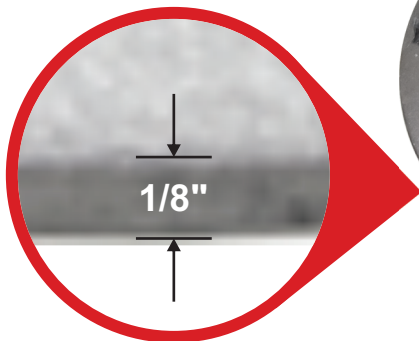

Product Information Bulletin

64 Outwater Lane, Garfield, NJ 07026 Ph: 973-340-7889 | Fax: 973-340-7809

15" dia. Aluminum Sign Base - Y4979

Compatible with U-Channel, Square and Round Posts

Aluminum Pedestal for Temporary or Permanent Sign Mounting

7 lb. and 15" diameter cast aluminum sign base.

Compatible with 2lbs/ft U-Channel posts, square or round posts. Post sizes can range from 3' to 6'.

Hardware to mount the sign to the base is included, and provided with 3 pre-drilled holes for bolting the base into the ground.

Sign mounting hardware, as well as posts are sold separately.

Can be mounted permanently to concrete or asphalt or can be used as a temporary base.

- Base can stand freely or it can be permanently mounted onto the ground (ground mounting hardware not included)
- Sign, post and sign mounting hardware sold separately
- Sign mounting hardware Y3465
- Ground mounting anchors Y4949 or Y4988 or Y3557

DATE: ___ / ___ / ___

JOB: _____

CONTRACTOR: _____