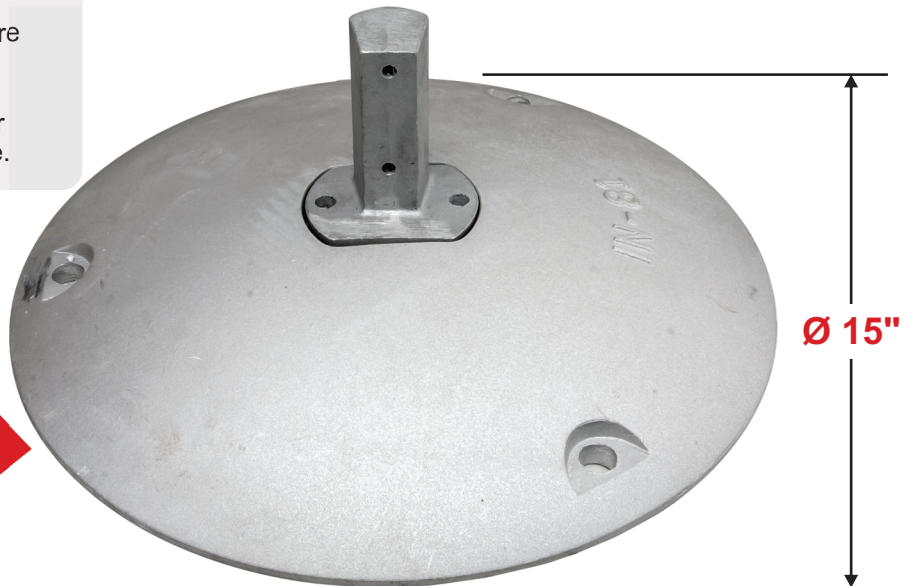

## Compatible with U-Channel, Square and Round Posts

### Aluminum Pedestal for Temporary or Permanent Sign Mounting

7 lb. and 15" diameter cast aluminum sign base.

Compatible with 2lbs/ft U-Channel posts, square or round posts. Post sizes can range from 3' to 6'.

Hardware to mount the sign to the base is included, and provided with 3 pre-drilled holes for bolting the base into the ground.

Sign mounting hardware, as well as posts are sold separately.

Can be mounted permanently to concrete or asphalt or can be used as a temporary base.