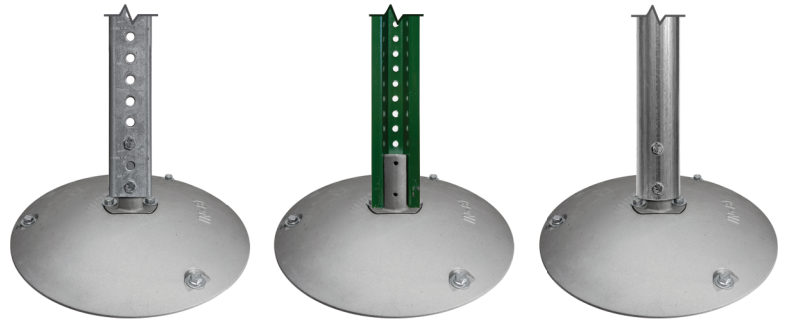

# 15" dia. Aluminum Sign Base - Y4979

## Compatible with U-Channel, Square and Round Posts

### Aluminum Pedestal for Temporary or Permanent Sign Mounting

7 lb. and 15" diameter cast aluminum sign base.

Compatible with 2lbs/ft U-Channel posts, square or round posts. Post sizes can range from 3' to 6'.

Hardware to mount the sign to the base is included, and provided with 3 pre-drilled holes for bolting the base into the ground.

Sign mounting hardware, as well as posts are sold separately.

Can be mounted permanently to concrete or asphalt or can be used as a temporary base.