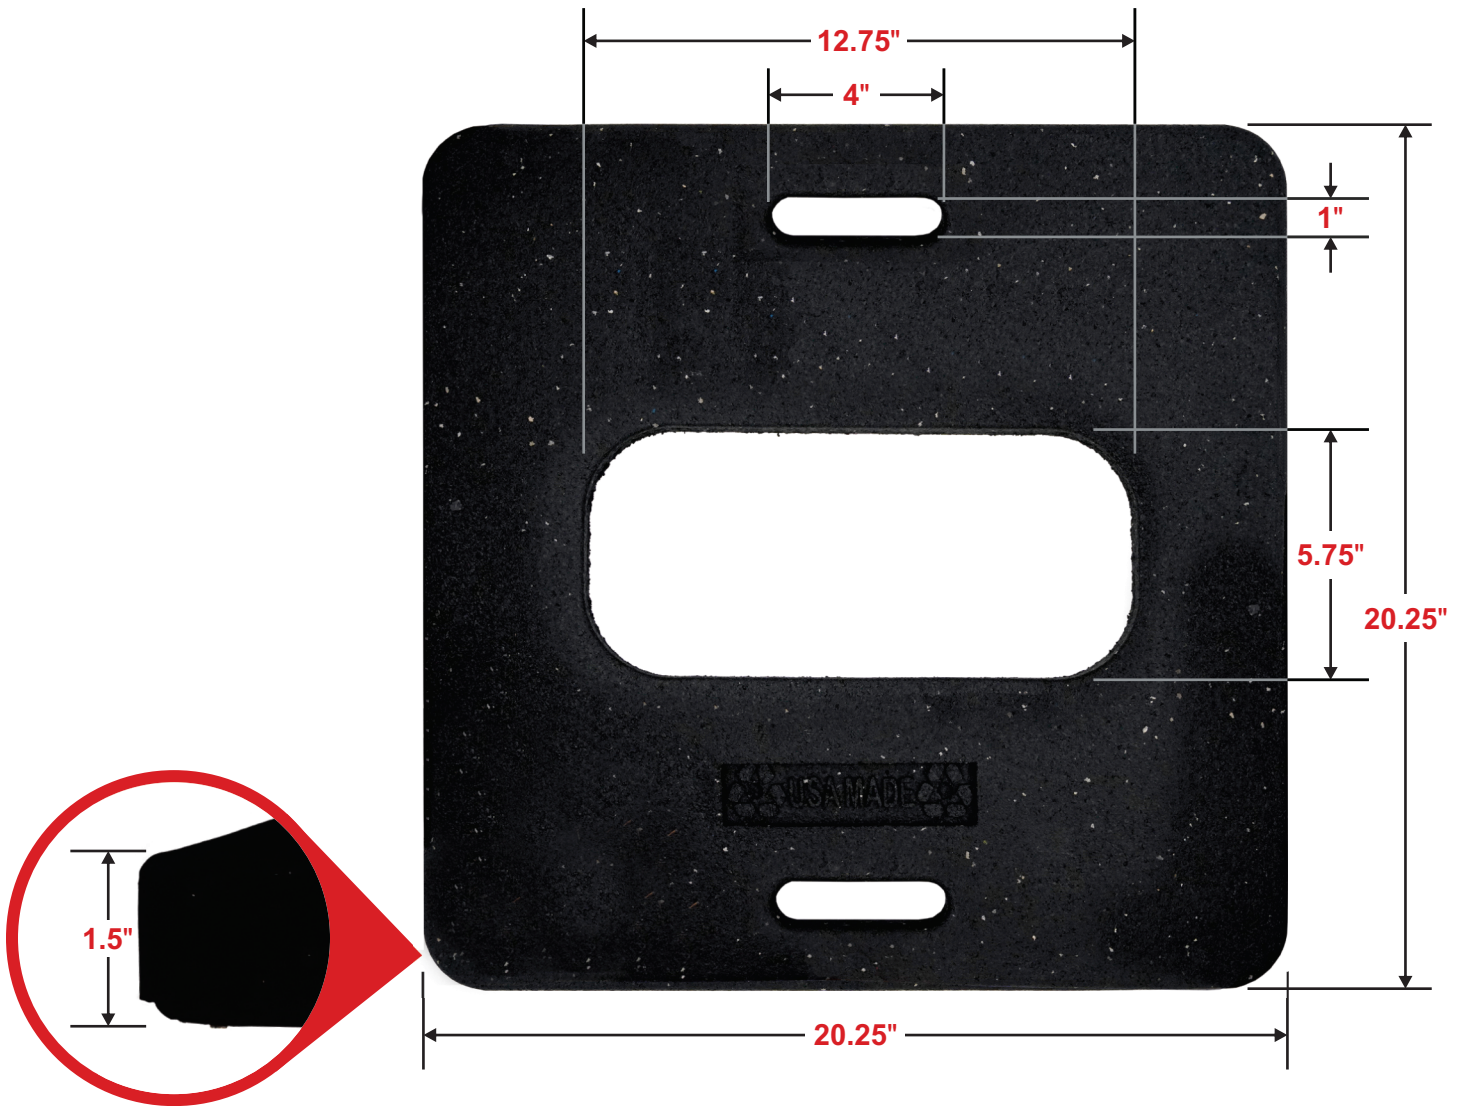

Product Information Bulletin

64 Outwater Lane, Garfield, NJ 07026 Ph: 973-340-7889 | Fax: 973-340-7809

20lb Base for Vertical Panel - X7000

This 20 lb base works with all of our vertical panel posts and offers a convenient solution with its durable construction and simple design. To install, simply slide it over the top of your vertical panel sign until it rests securely at the bottom. Made in the USA from recycled rubber and designed for use indoors and outdoors.