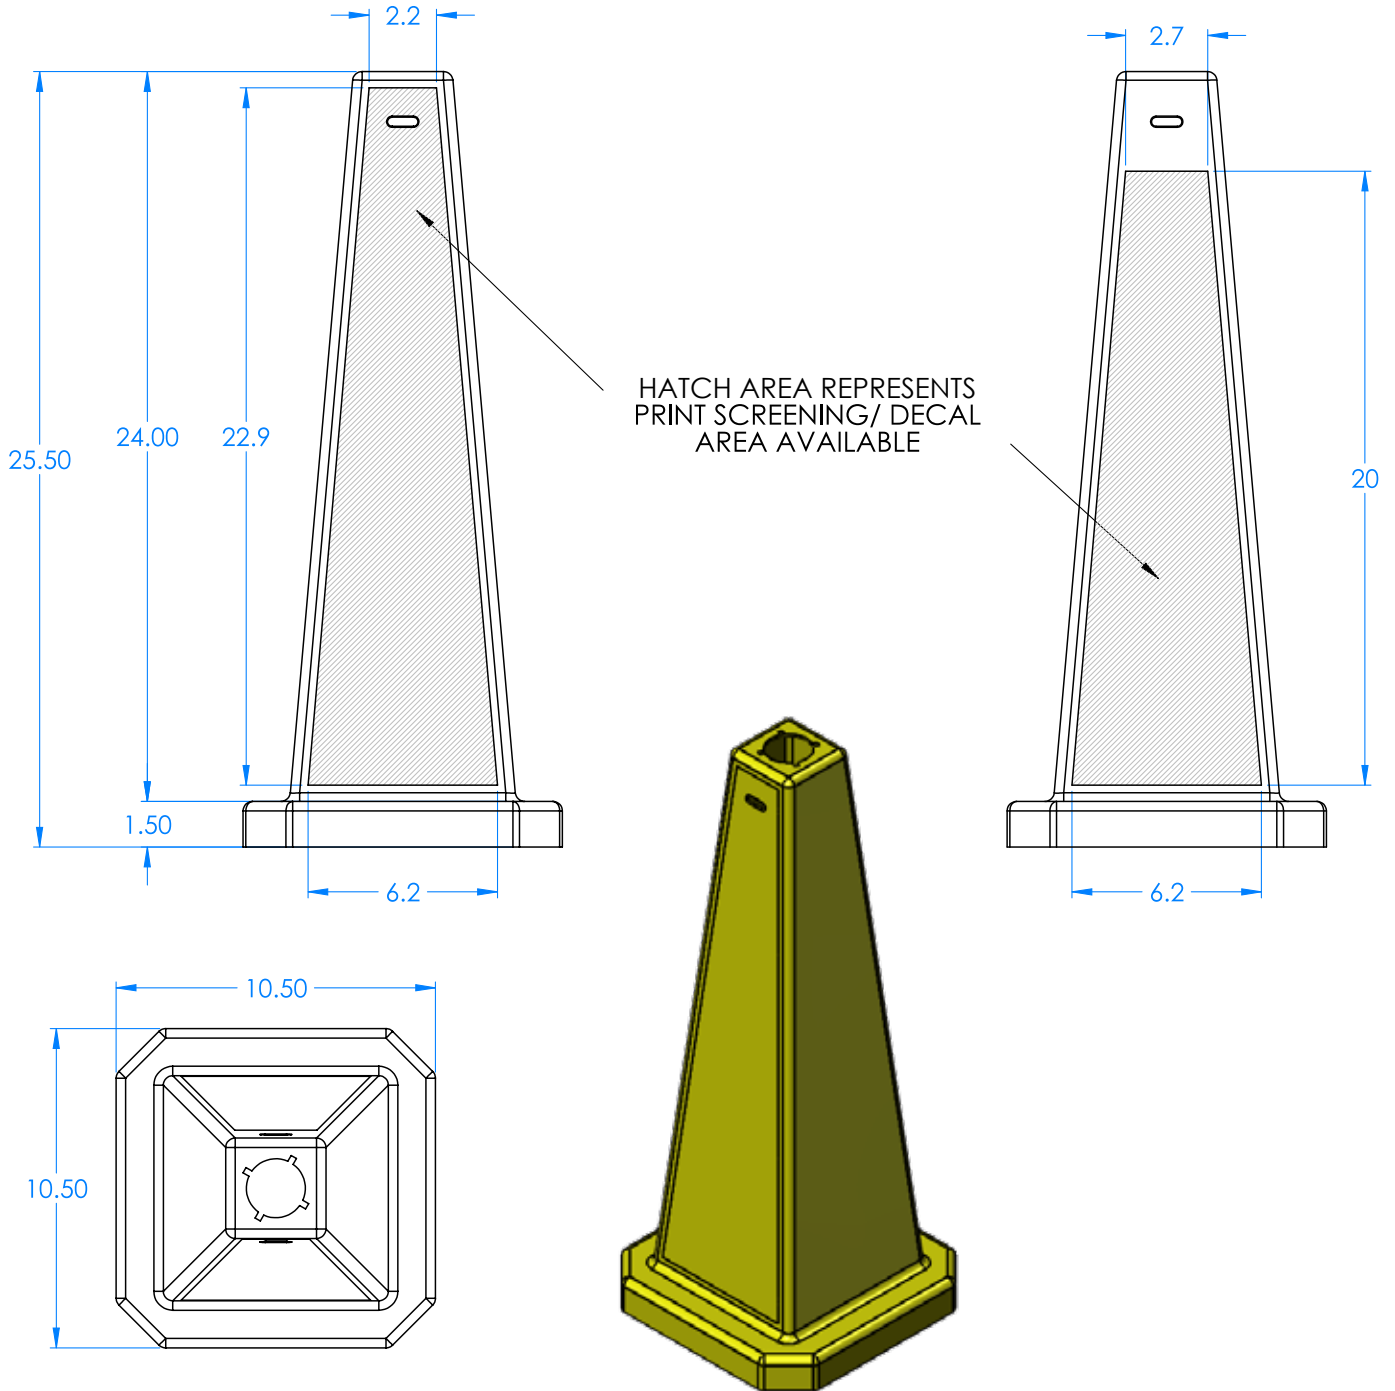

Product Information Bulletin

64 Outwater Lane, Garfield, NJ 07026 Ph: 973-340-7889 | Fax: 973-340-7809

25" Tall Floor Cone

DATE: ___ / ___ / ___ JOB: _____

CONTRACTOR: _____

Product Information Bulletin

64 Outwater Lane, Garfield, NJ 07026 Ph: 973-340-7889 | Fax: 973-340-7809

35" Tall Floor Cone

TOP VIEW

FRONT VIEW

MANY LEGENDS AVAILABLE,
CONTACT CUSTOMER SERVICE

9 LB WEIGHT RING
P/N 03-600-30
BLACK METAL

SIMILAR CONE, 25" TALL
USE P/N 03-600-12WF

LOW CENTER
OF GRAVITY

ISOMETRIC VIEW

RUGGED INTEGRAL
CLEATS MOLDED
INTO THE BASE

BOTTOM ISOMETRIC

DATE: / /

JOB: _____

CONTRACTOR: _____