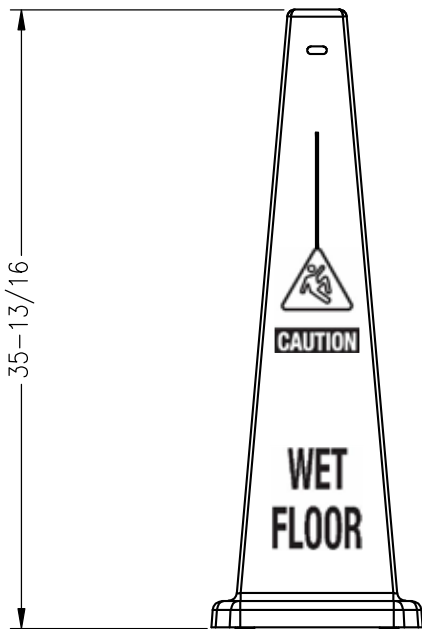

Product Information Bulletin

64 Outwater Lane, Garfield, NJ 07026 Ph: 973-340-7889 | Fax: 973-340-7809

25" Tall Floor Cone

DATE: ___ / ___ / ___ JOB: _____

CONTRACTOR: _____

Product Information Bulletin

64 Outwater Lane, Garfield, NJ 07026 Ph: 973-340-7889 | Fax: 973-340-7809

35" Tall Floor Cone

TOP VIEW

FRONT VIEW

MANY LEGENDS AVAILABLE,
CONTACT CUSTOMER SERVICE

9 LB WEIGHT RING
P/N 03-600-30
BLACK METAL

SIMILAR CONE, 25" TALL
USE P/N 03-600-12WF

LOW CENTER
OF GRAVITY

ISOMETRIC VIEW