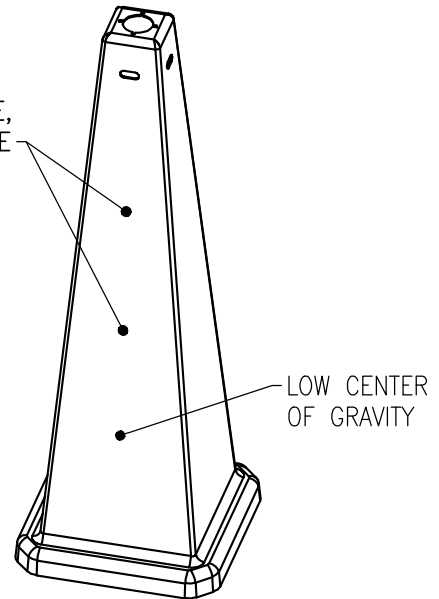

35" Tall Floor Cone

TOP VIEW

FRONT VIEW

MANY LEGENDS AVAILABLE,
CONTACT CUSTOMER SERVICE

9 LB WEIGHT RING
P/N 03-600-30
BLACK METAL

SIMILAR CONE, 25" TALL
USE P/N 03-600-12WF

LOW CENTER
OF GRAVITY

ISOMETRIC VIEW

RUGGED INTEGRAL
CLEATS MOLDED
INTO THE BASE

BOTTOM ISOMETRIC

DATE: / /

JOB: _____

CONTRACTOR: _____