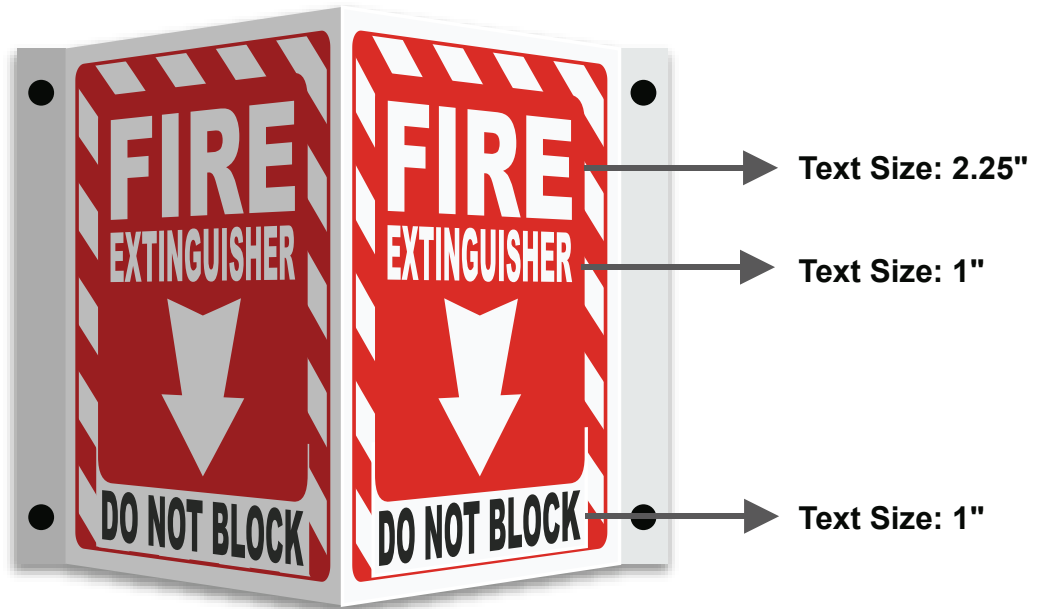

Product Information Bulletin

64 Outwater Lane, Garfield, NJ 07026 Ph: 973-340-7889 | Fax: 973-340-7809

3-Way Fire Extinguisher Sign A5027-PN

3-Way signs can be mounted on any flat surface.

Signs contain 2 panels printed with the same information.
Each panel measures 10 x 12" with 1" flanges

3-way signs offer 180° visibility

Material:

Polystyrene Plastic: Polystyrene is a low weight, high impact resistant plastic that is rust-free, chip and crack resistant, and is ideal for many applications.

64 Outwater Lane, Garfield, NJ 07026 Ph: 973-340-7889 | Fax: 973-340-7809

3-Way Fire Extinguisher Sign A5027-RN

3-Way signs can be mounted on any flat surface. 3-way signs offer 180° visibility
Signs contain 2 panels printed with the same information. Each panel measures 10 x 12" with 1" flanges

Material:

.046 Glow in the dark plastic signs are typically used in no light and low light applications, as well as emergency situations of power loss.

- This material meets or exceeds DIN 67510-I, ASTM 2072, ISO 15370, IMO Res. A.752 (18), JIS Z9100, NYC RS6-1.
- Signs will glow for 10 hours in continuous darkness.
- Material is charged by any light source in 15 to 60 minutes, depending on light intensity.
- Type of light source - cool white light sources, such as fluorescent lighting and sunshine, are excellent activators. Soft warm lighting, such as incandescent light bulbs, is at the lower activation end.
- Length of Illumination - at least 60 minutes of activation are recommended.
- Mounting: Wall or fence mounting only.