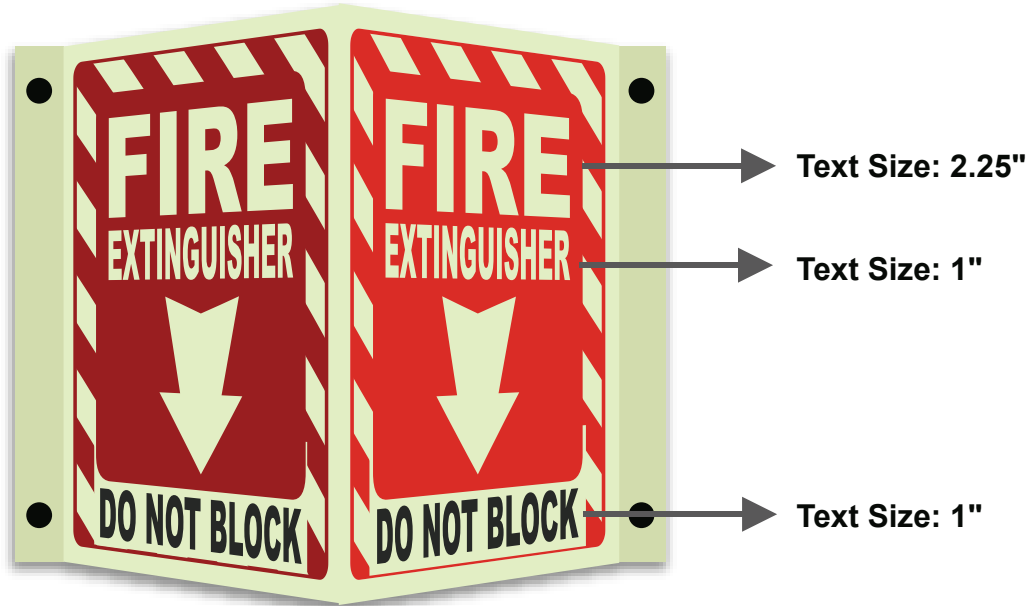

Product Information Bulletin

64 Outwater Lane, Garfield, NJ 07026 Ph: 973-340-7889 | Fax: 973-340-7809

3-Way Fire Extinguisher Sign A5027-PN

3-Way signs can be mounted on any flat surface.

Signs contain 2 panels printed with the same information.
Each panel measures 10 x 12" with 1" flanges

3-way signs offer 180° visibility

Material:

Polystyrene Plastic: Polystyrene is a low weight, high impact resistant plastic that is rust-free, chip and crack resistant, and is ideal for many applications.

Outdoor Durability:

Up to 2 years

Mounting Options:

Four 7/32" Holes (#10 or 3/16" screws recommended)

DATE: / /

JOB: _____

CONTRACTOR: _____

Product Information Bulletin

64 Outwater Lane, Garfield, NJ 07026 Ph: 973-340-7889 | Fax: 973-340-7809

3-Way Fire Extinguisher Sign A5027-RN

3-Way signs can be mounted on any flat surface. 3-way signs offer 180° visibility
Signs contain 2 panels printed with the same information. Each panel measures 10 x 12" with 1" flanges