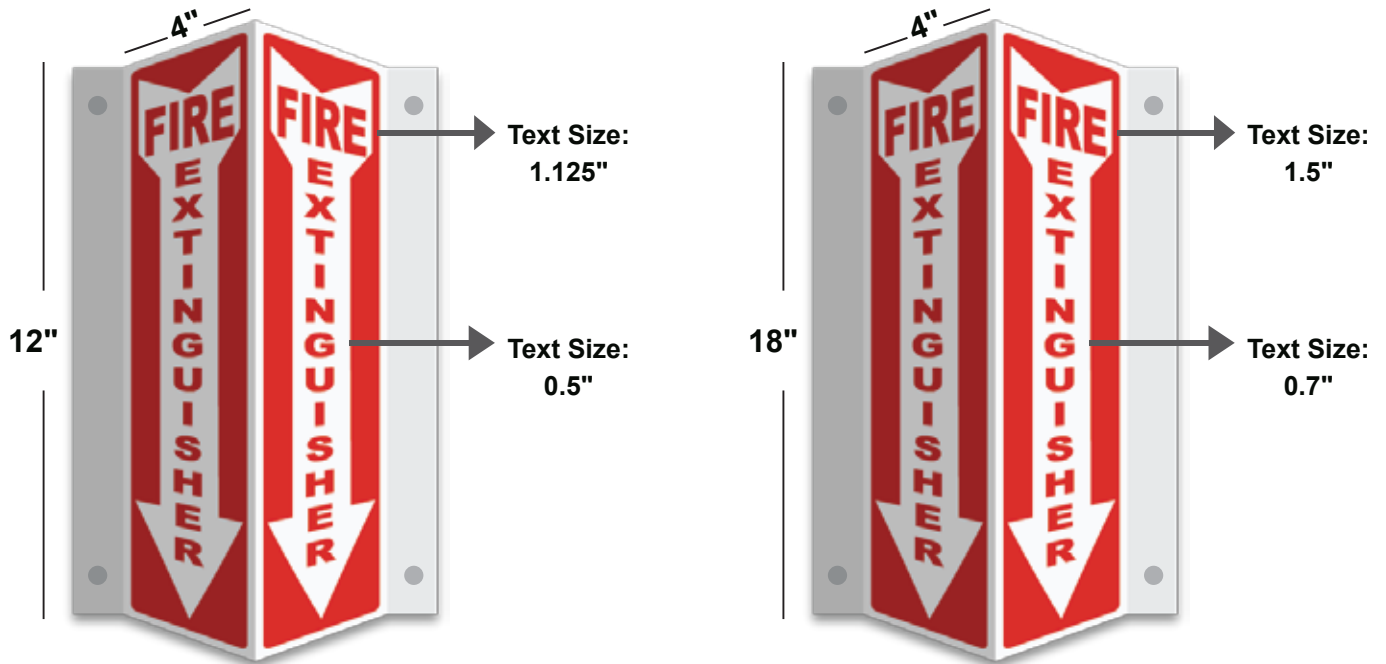

Product Information Bulletin

64 Outwater Lane, Garfield, NJ 07026 Ph: 973-340-7889 | Fax: 973-340-7809

3-Way Sign A5000 .060" Polystyrene

3-Way signs can be mounted on any flat surface.

Signs contain 2 panels printed with the same information.
Each panel measures 4 x 12" or 4 x 18" with 1" flanges

3-way signs offer 180° visibility

Material:

Polystyrene Plastic: Polystyrene is a low weight, high impact resistant plastic that is rust-free, chip and crack resistant, and is ideal for many applications.

64 Outwater Lane, Garfield, NJ 07026 Ph: 973-340-7889 | Fax: 973-340-7809

3-Way Sign A5000 .046" Glow in the Dark

3-Way signs can be mounted on any flat surface. 3-way signs offer 180° visibility
 Signs contain 2 panels printed with the same information.
 Each panel measures 4 x 12" or 4 x 18" with 1" flanges

Material:

.046 Glow in the dark plastic signs are typically used in no light and low light applications, as well as emergency situations of power loss.

- This material meets or exceeds DIN 67510-I, ASTM 2072, ISO 15370, IMO Res. A.752 (18), JIS Z9100, NYC RS6-1.
- Signs will glow for 10 hours in continuous darkness.
- Material is charged by any light source in 15 to 60 minutes, depending on light intensity.
- Type of light source - cool white light sources, such as fluorescent lighting and sunshine, are excellent activators. Soft warm lighting, such as incandescent light bulbs, is at the lower activation end.
- Length of Illumination - at least 60 minutes of activation are recommended.
- Mounting: Wall or fence mounting only.