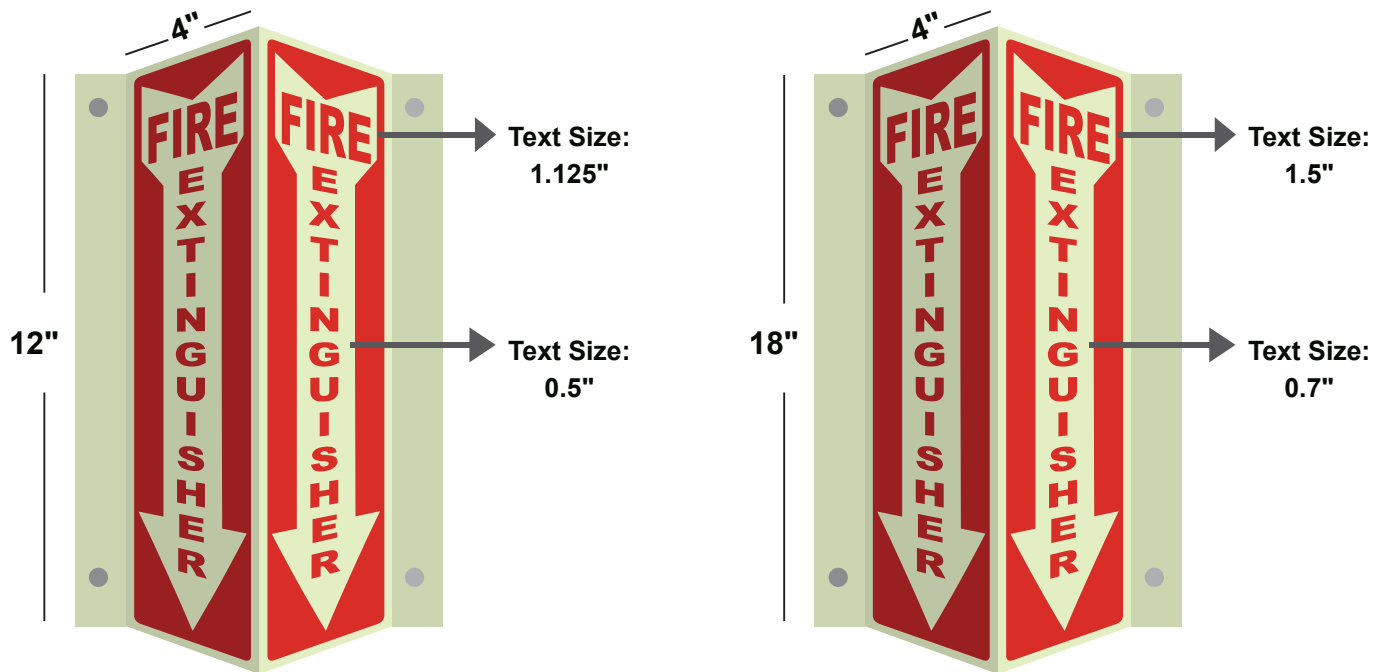

Product Information Bulletin

64 Outwater Lane, Garfield, NJ 07026 Ph: 973-340-7889 | Fax: 973-340-7809

3-Way Sign A5000 .060" Polystyrene

3-Way signs can be mounted on any flat surface.

Signs contain 2 panels printed with the same information.
Each panel measures 4 x 12" or 4 x 18" with 1" flanges

3-way signs offer 180° visibility

Material:

Polystyrene Plastic: Polystyrene is a low weight, high impact resistant plastic that is rust-free, chip and crack resistant, and is ideal for many applications.

Outdoor Durability:

Up to 2 years

Mounting Options:

Four 7/32" Holes (#10 or 3/16" screws recommended)

DATE: / /

JOB: _____

CONTRACTOR: _____

Product Information Bulletin

64 Outwater Lane, Garfield, NJ 07026 Ph: 973-340-7889 | Fax: 973-340-7809

3-Way Sign A5000 .046" Glow in the Dark

3-Way signs can be mounted on any flat surface. 3-way signs offer 180° visibility
 Signs contain 2 panels printed with the same information.
 Each panel measures 4 x 12" or 4 x 18" with 1" flanges