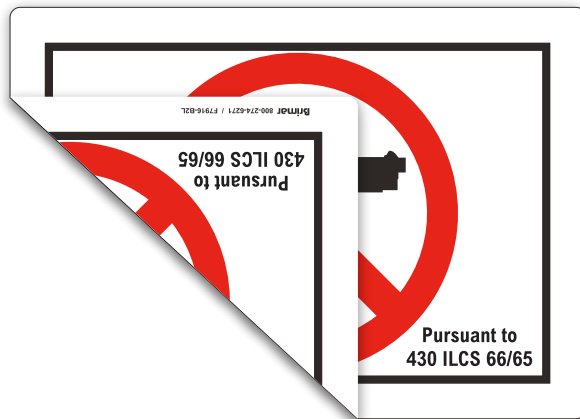

Note: Sign material was made larger to be able to accommodate the approved sign design requirements of 6 x 4".

Sign design contains all the approved and required elements: white background, red prohibition symbol, black gun image and the only text allowed "Pursuant to 430 ILCS 66/66". Design also contains our standard Brimar logo, phone number and part number.

### F7916 Illinois Guns Prohibited Pursuant to 430 ILCS 66/65

Our Illinois Guns Prohibited Sign is available in 4 different materials:

Label Outdoor Durable Vinyl: 3.5 Mil Adhesive Backed Vinyl Film

Label Outdoor Face Adhesive Polyester:  
Labels with face adhesive are used on glass doors or windows and can be read from one direction only.

Label Outdoor Double Sided Polyester:  
Double sided labels are used on glass doors or windows and can be read from either side

Rigid Material: .040 Rust Free White Aluminum with 4 mounting holes at 7/32"