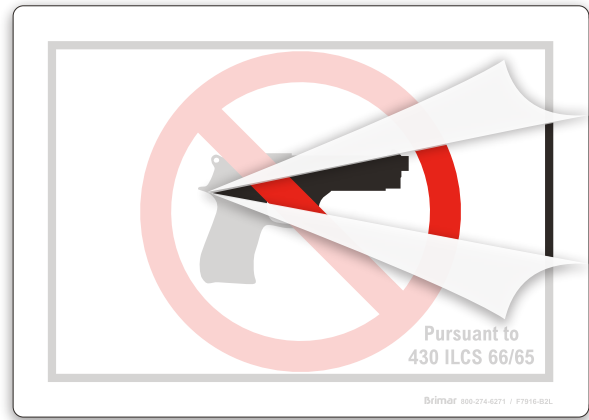

### F7916 Illinois Guns Prohibited Pursuant to 430 ILCS 66/65

Our Illinois Guns Prohibited Sign is available in 4 different materials:

Label Outdoor Durable Vinyl: 3.5 Mil Adhesive Backed Vinyl Film

Label Outdoor Face Adhesive Polyester:  
Labels with face adhesive are used on glass doors or windows and can be read from one direction only.