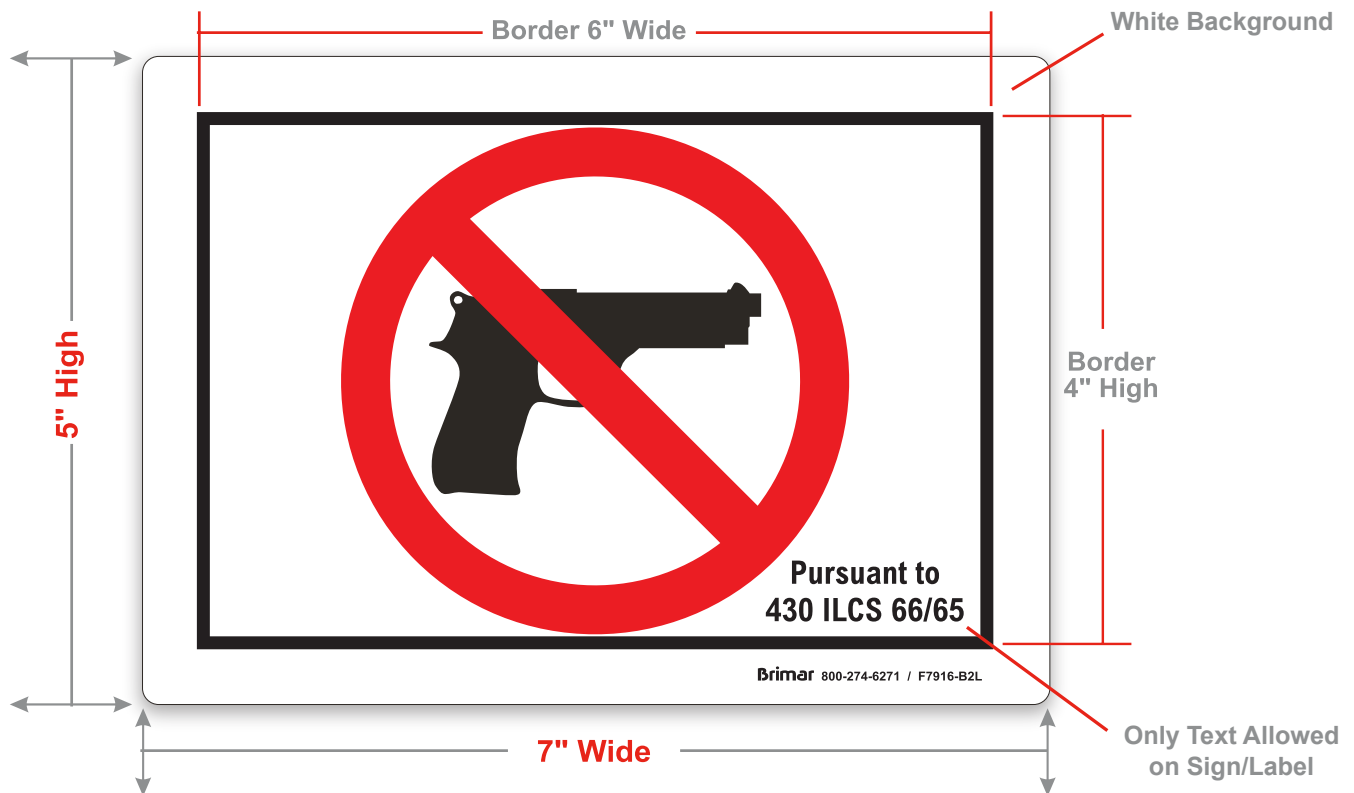

Section 65: (d) provides the specifics as to the placement and dimensions of the sign that must be displayed in order to prohibit the carrying of firearms into their facility or onto their property:

- Signs stating that the carrying of firearms is prohibited shall be clearly and conspicuously posted at the entrance of a building, premises, or real property specified in this Section as a prohibited area, unless the building or premises is a private residence. Signs shall be of a uniform design as established by the Department and shall be 4 inches by 6 inches in size. The Department shall adopt rules for standardized signs to be used under this subsection.

Note: Sign material was made larger to be able to accommodate the approved sign design requirements of 6 x 4".

Sign design contains all the approved and required elements: white background, red prohibition symbol, black gun image and the only text allowed "Pursuant to 430 ILCS 66/66". Design also contains our standard Brimar logo, phone number and part number.

Label Outdoor Double Sided Polyester:  
Double sided labels are used on glass doors or windows and can be read from either side

Rigid Material: .040 Rust Free White Aluminum with 4 mounting holes at 7/32"